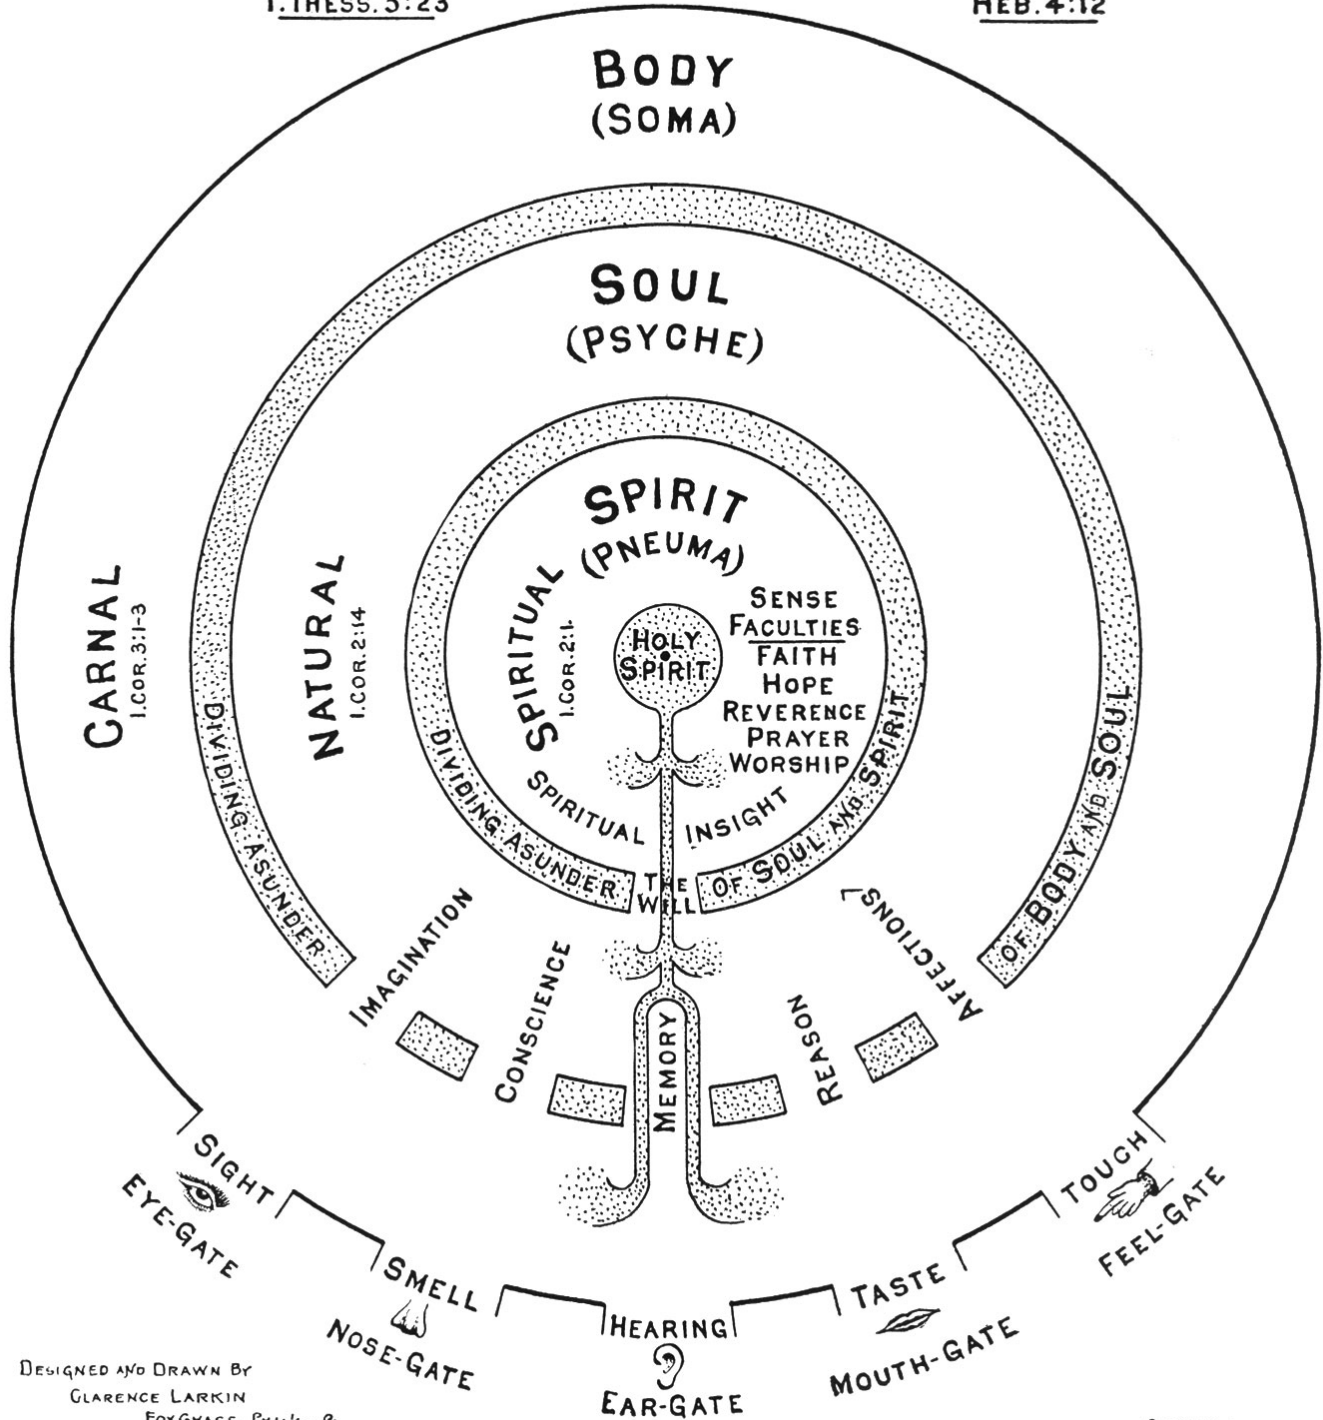

The Threefold Nature of Man by Clarence Larkin 1920.

THE THREEFOLD NATURE OF MAN

I. THESS. 5:23

HEB. 4:12

DESIGNED AND DRAWN BY
CLARENCE LARKIN
FOXCHASE, PHILA., PA.

COPYRIGHTED